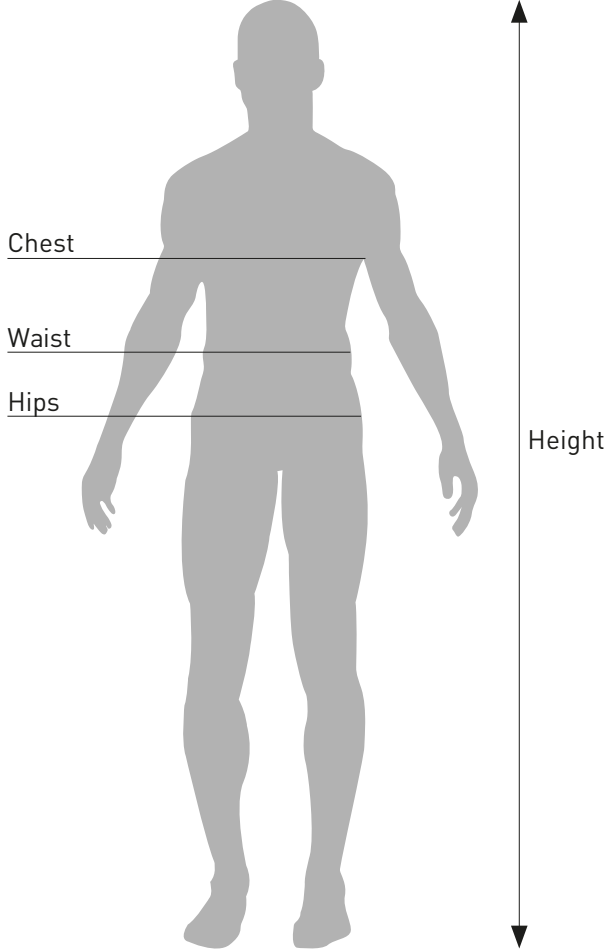

SIZE GUIDE

MIZUNO MAN	CHEST	WAIST	HIPS	HEIGHT
XS	86-90	72-76	86-90	165-170
S	91-95	77-81	91-95	170-175
M	96-100	82-86	96-100	175-180
L	101-106	87-92	101-106	175-180
XL	107-112	93-98	107-112	180-185
XXL	113-118	99-104	113-118	180-185
XXXL	119-124	105-110	119-124	180-185
XXXXL	125-130	111-116	125-130	180-185
MIZUNO WOMEN	CHEST	WAIST	HIPS	HEIGHT
XS	80-84	61-65	86-90	160-165
S	85-89	66-70	91-95	160-165
M	90-94	71-75	96-100	165-170
L	95-100	76-81	101-106	165-170
XL	101-106	82-87	107-112	170-175
XXL	107-112	88-93	113-118	170-175
XXXL	113-118	94-99	119-124	170-175
MIZUNO JUNIOR	CHEST	WAIST	HIPS	HEIGHT
116	58-61	55-56	62-64	110-116
128	62-64	57-58	65-69	116-128
140	65-71	59-64	70-77	128-140
152	72-79	65-68	78-83	140-152
164	80-86	69-72	84-89	152-164

MIZUNO SOCKS	XS	S	M	L	XL
EU	27-30	31-36	37-40	40-46	46-47
UK	9-12	12-3	3-6	6-11	11-13

Please be aware that the sizing for inline and bespoke product is slightly different. This is dependent on the sport and activity the customer requires the product for. Mizuno recommends that the customer tries on the product before placing the order. Sizing samples can be arranged by contacting your Mizuno Sales Representative.

The measurements shown in the table are expressed in centimeters and indicate a range of average measurements between the minimum and maximum measurements for the corresponding size.

Average Height is given as a general guide. Length of products may vary, as they are adapted to meet sport specific requirements.