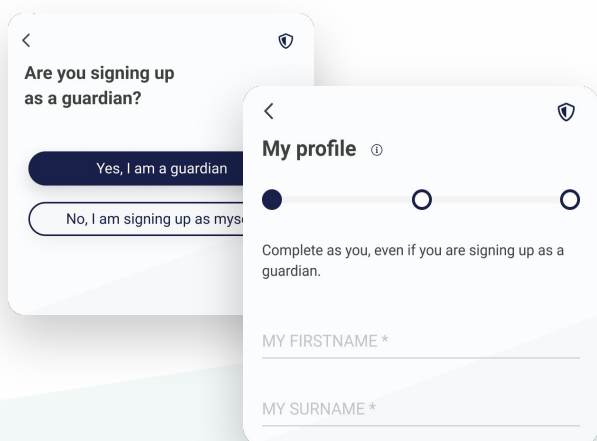

Adult Players and Managers

Dromore Ladies Hockey Club

Getting started

You will be sent a registration link <https://teamo.chat/club/register/dromoreladieshockey>

The registration form is designed to be easy to complete on your phone or desktop computer:

Once read:

- Please **Tick** the agreement to the terms and conditions
- Then click **Register and Read the Privacy Policy**.

Complete your profile

Select **No, I am signing up as myself**.

Create your **own profile**.